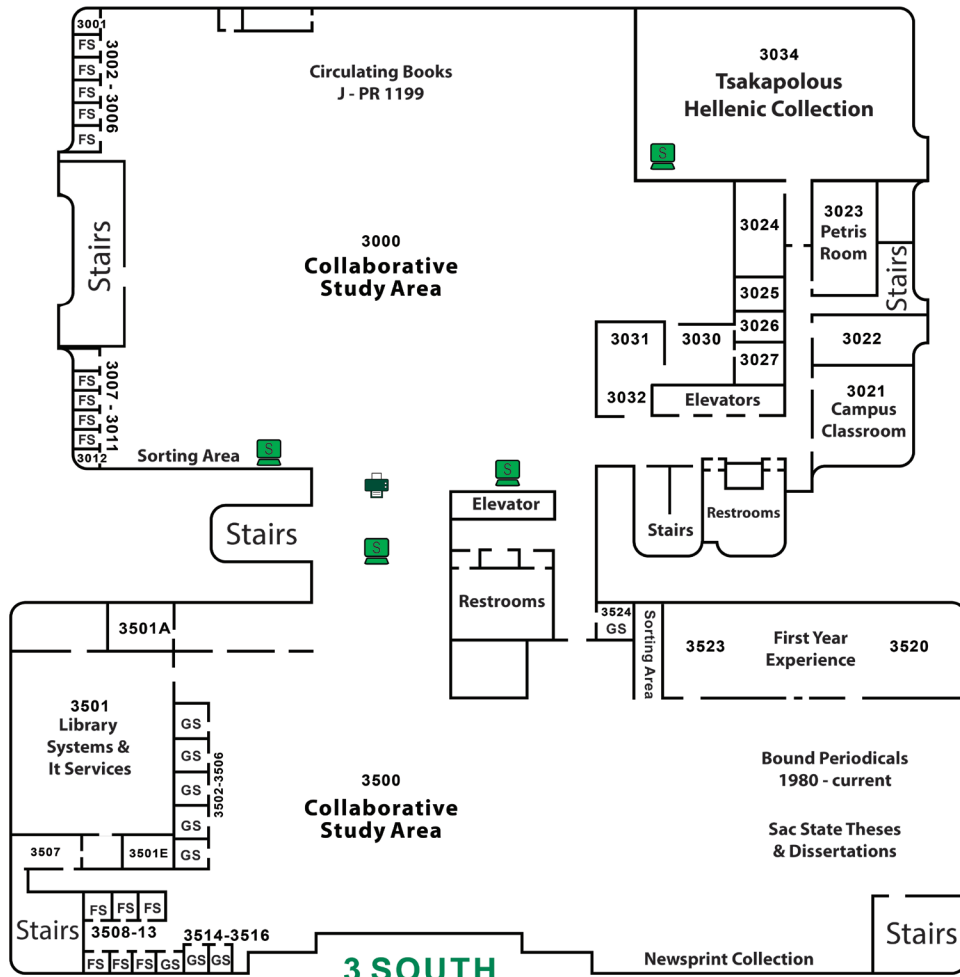

1 NORTH

1 SOUTH

2 NORTH

2 SOUTH

3 NORTH

3 SOUTH

4 North

Lower Level

- 
 Student Research Computers
- 
 Public Research Computers
- 
 PrintSmart
- GS**
 Group Study Room
- FS**
 Faculty Study Room
- IS**
 Individual Study Room
- 
 Graduate Study Room
- DS**
 Doctoral Study Room
- 
 Wheelchair Access