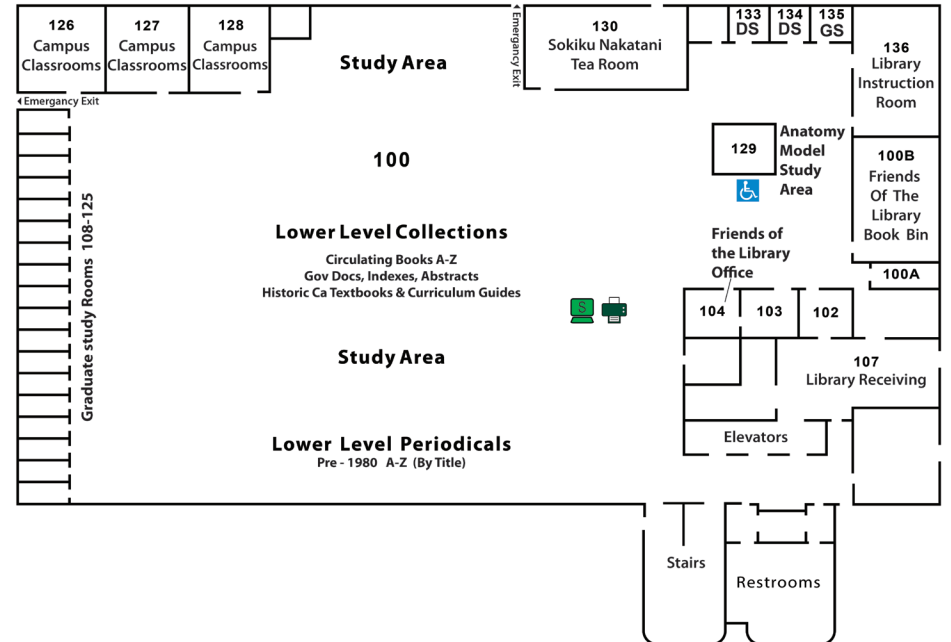

1 NORTH

1 SOUTH

2 NORTH

2 SOUTH

3 NORTH

3 SOUTH

4 North

Lower Level

- 
 Student Research Computers
- 
 Public Research Computers
- 
 PrintSmart
- GS**
 Group Study Room
- FS**
 Faculty Study Room
- IS**
 Individual Study Room
- 
 Graduate Study Room
- DS**
 Doctoral Study Room
- 
 Wheelchair Access