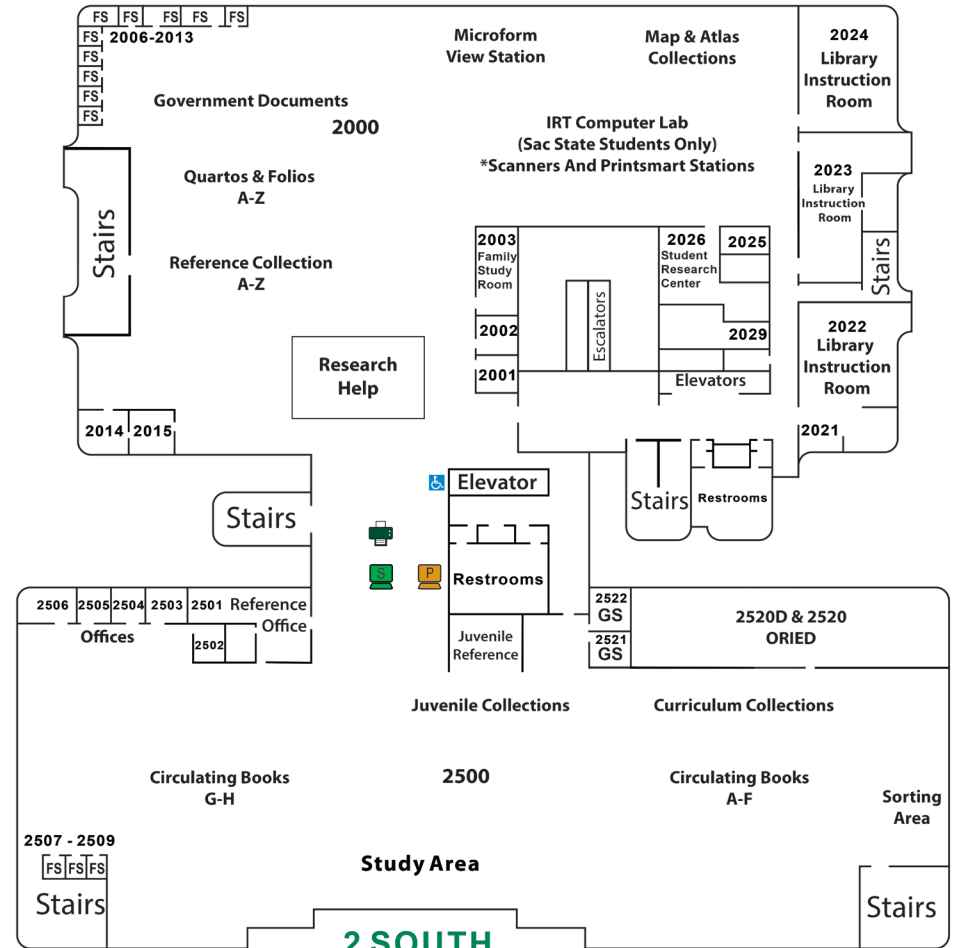

Call Number Locations

- A-HZ ----- 2 South
- J-PR1199 ----- 3 North
- PR 1200-Z ----- 4 North
- Ref A-Z ----- 2 North
- Juvenile ----- 2 South
- Gov Docs ----- 2 North
- Tsak A-Z ----- 3 North

Spring 2022 Library Hours

1 NORTH

1 SOUTH

2 NORTH

2 SOUTH

3 NORTH

3 SOUTH

4 North

Lower Level