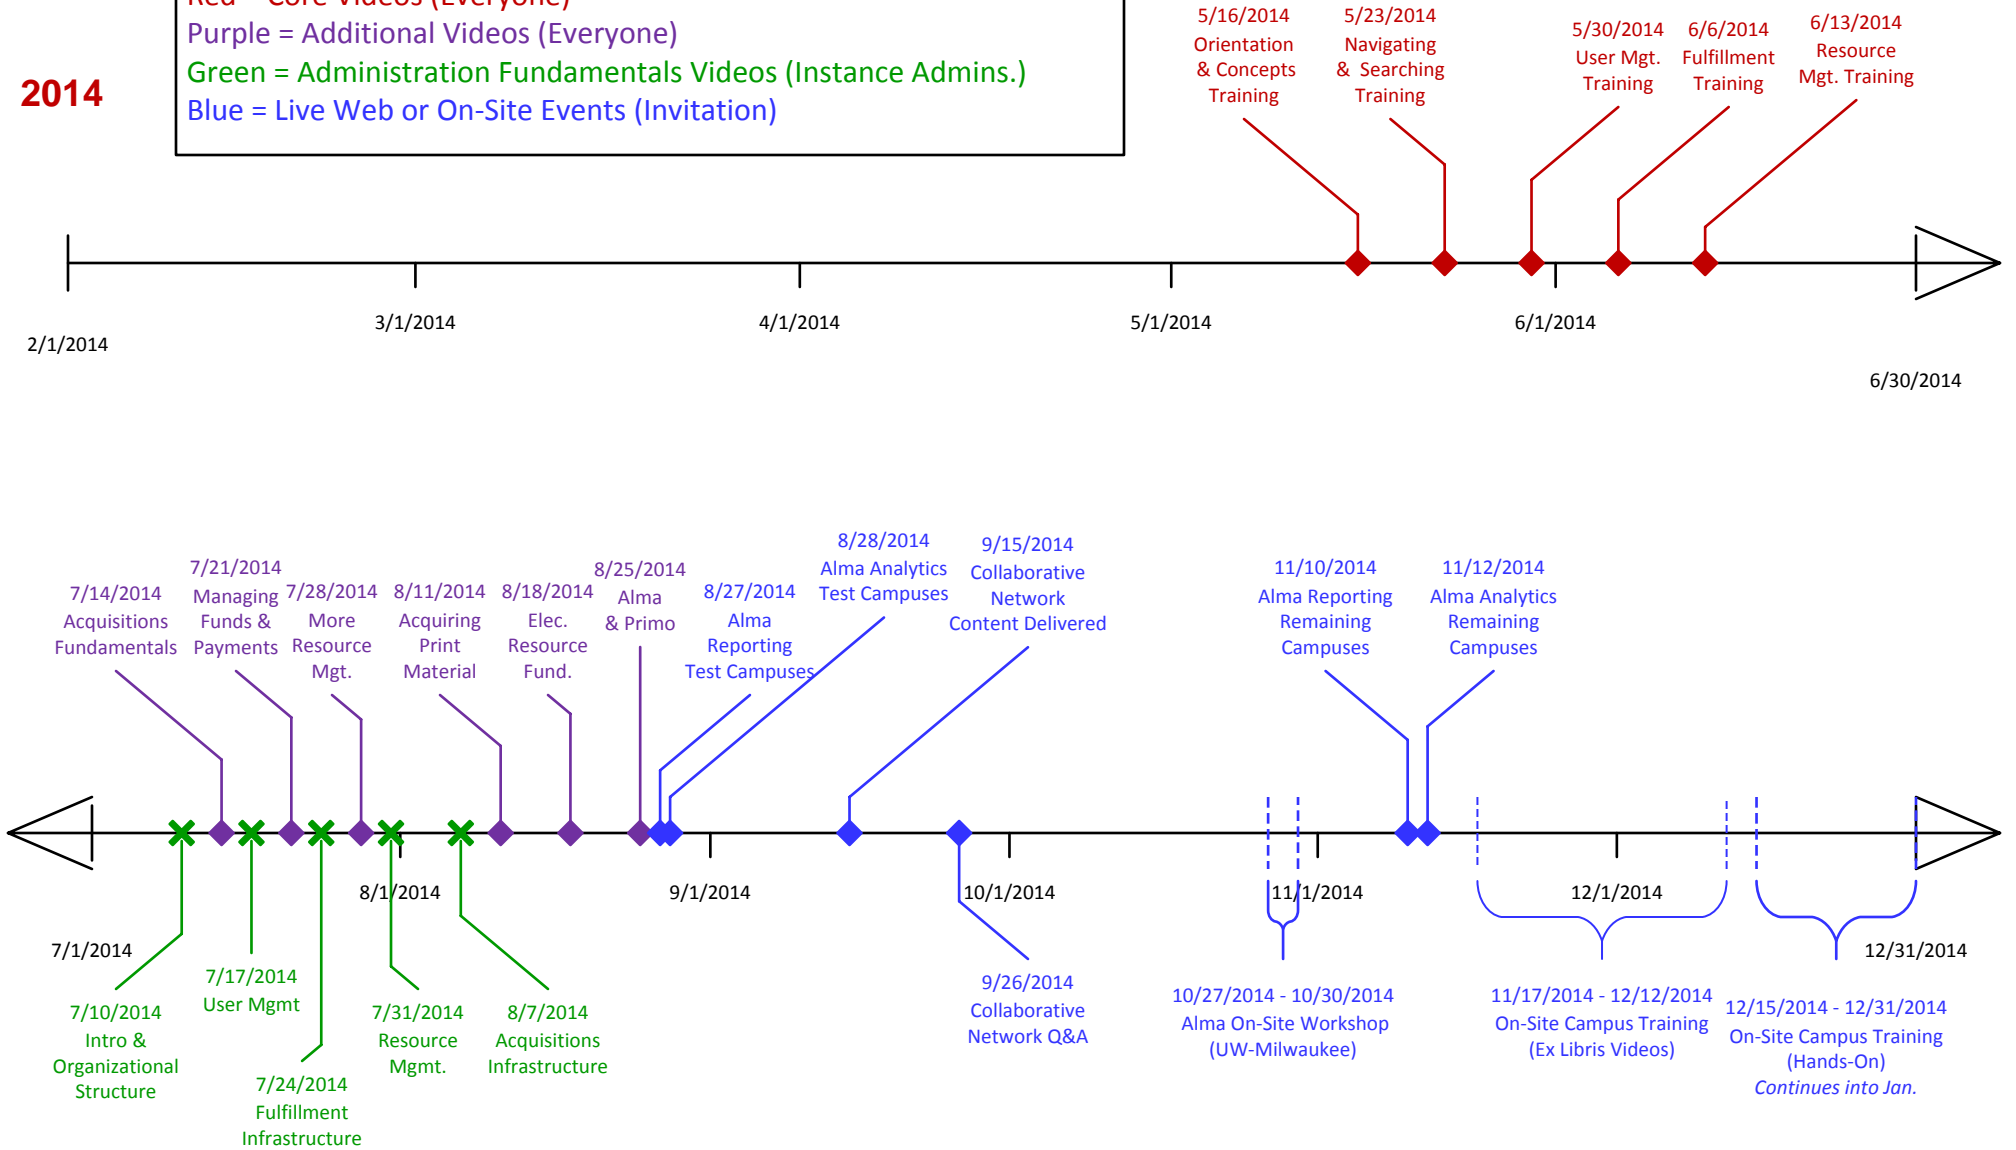

UW System Library Services Platform Project - Estimated Ex Libris Training Timeline

2014

Red = Core Videos (Everyone)
 Purple = Additional Videos (Everyone)
 Green = Administration Fundamentals Videos (Instance Admins.)
 Blue = Live Web or On-Site Events (Invitation)

2015

Red = Core Videos (Everyone)
 Purple = Additional Videos (Everyone)
 Green = Administration Fundamentals Videos (Instance Admins.)
 Blue = Live Web or On-Site Events (Invitation)