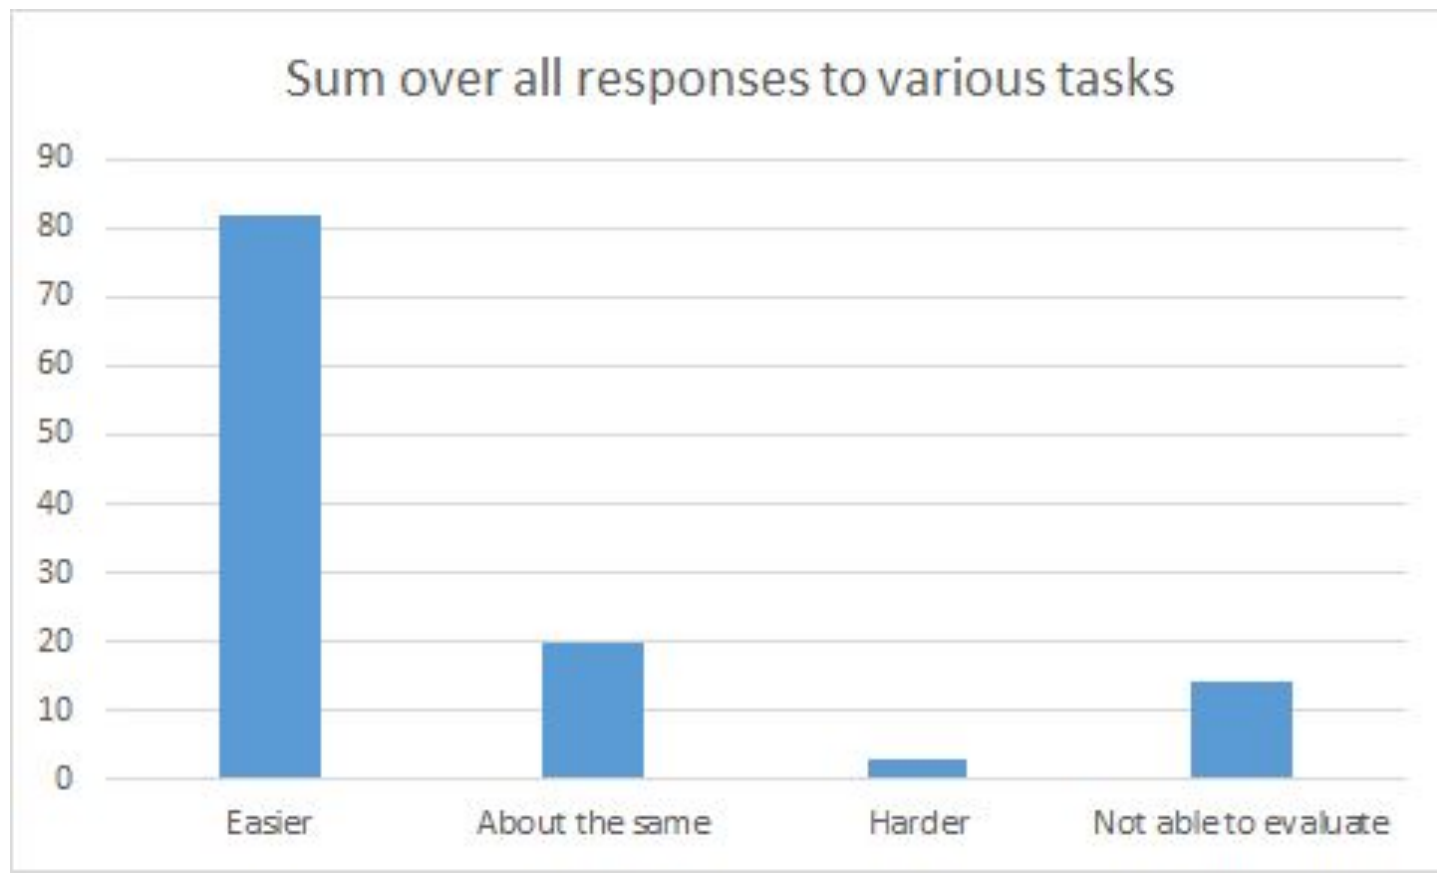

Back End Usability