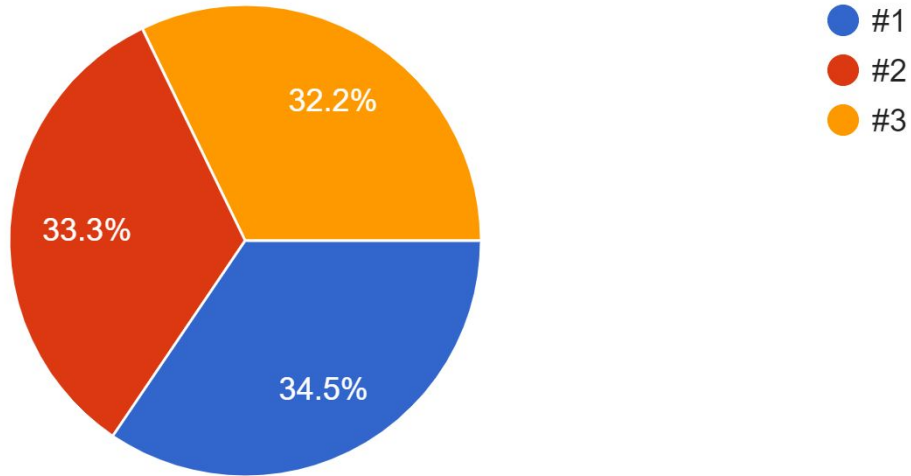

Primo VE Testing

Preliminary Results
(as of 9PM last night)

Load Testing

Test Number

87 responses

Load Testing

Measures in seconds, not final (rather than deal with non-standard data that some people submitted, that data was deleted for this preliminary look)

	Primo	Primo VE
MEAN	7.378571429	7.835952381
MEDIAN	6.6	7.5

Back End Usability

Back End Usability

Which configuration environment do you prefer?

17 responses

Front End Usability

Consider the Advanced Search Page/Form, can you find: