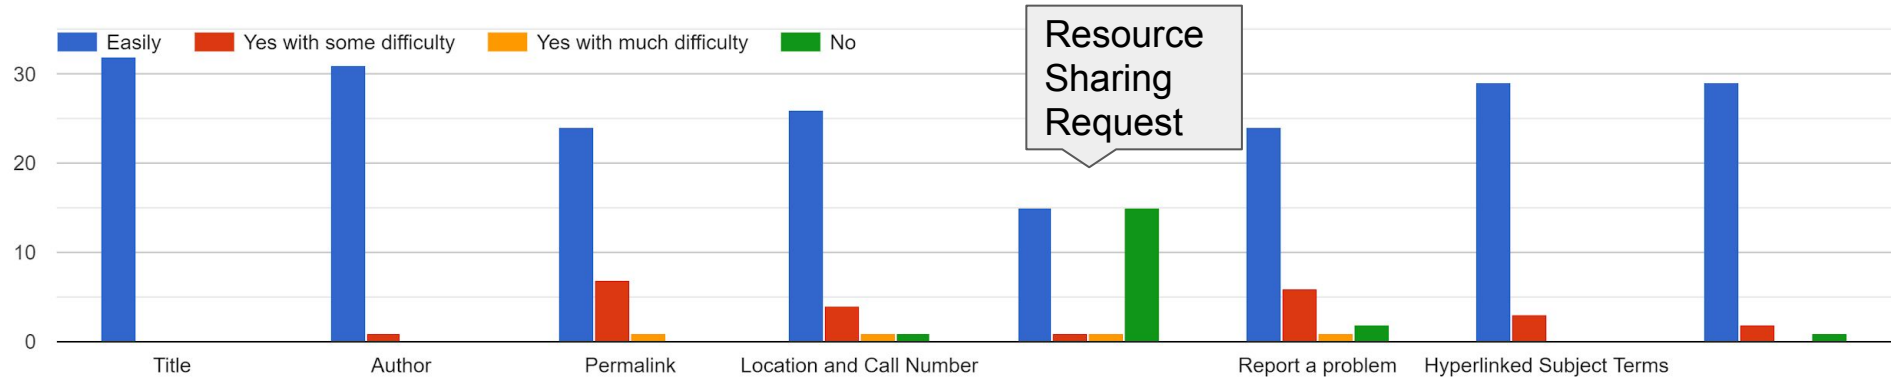

Front End Usability

Find the "Where the Wild Things Are" children's physical book (not ebook) and open the full record. In the full display can you find: