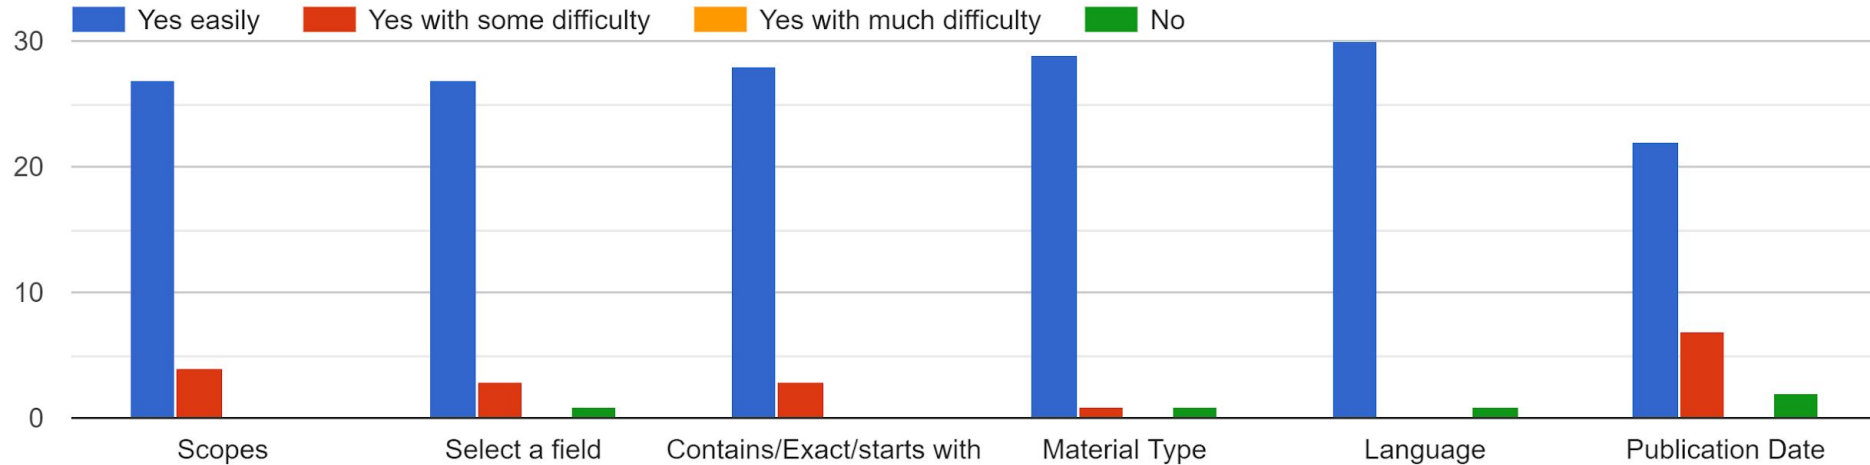

	Primo	Primo VE
MEAN	7.378571429	7.835952381
MEDIAN	6.6	7.5

Back End Usability

Back End Usability

Which configuration environment do you prefer?

17 responses

Front End Usability

Consider the Advanced Search Page/Form, can you find: