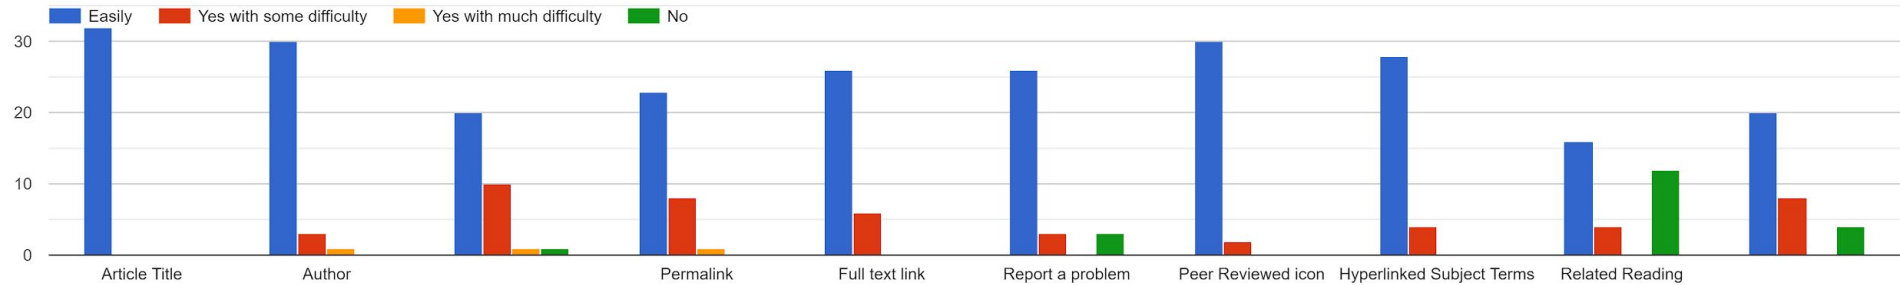

Front End Usability

Select an item from the first 10 results. In the full display can you find: