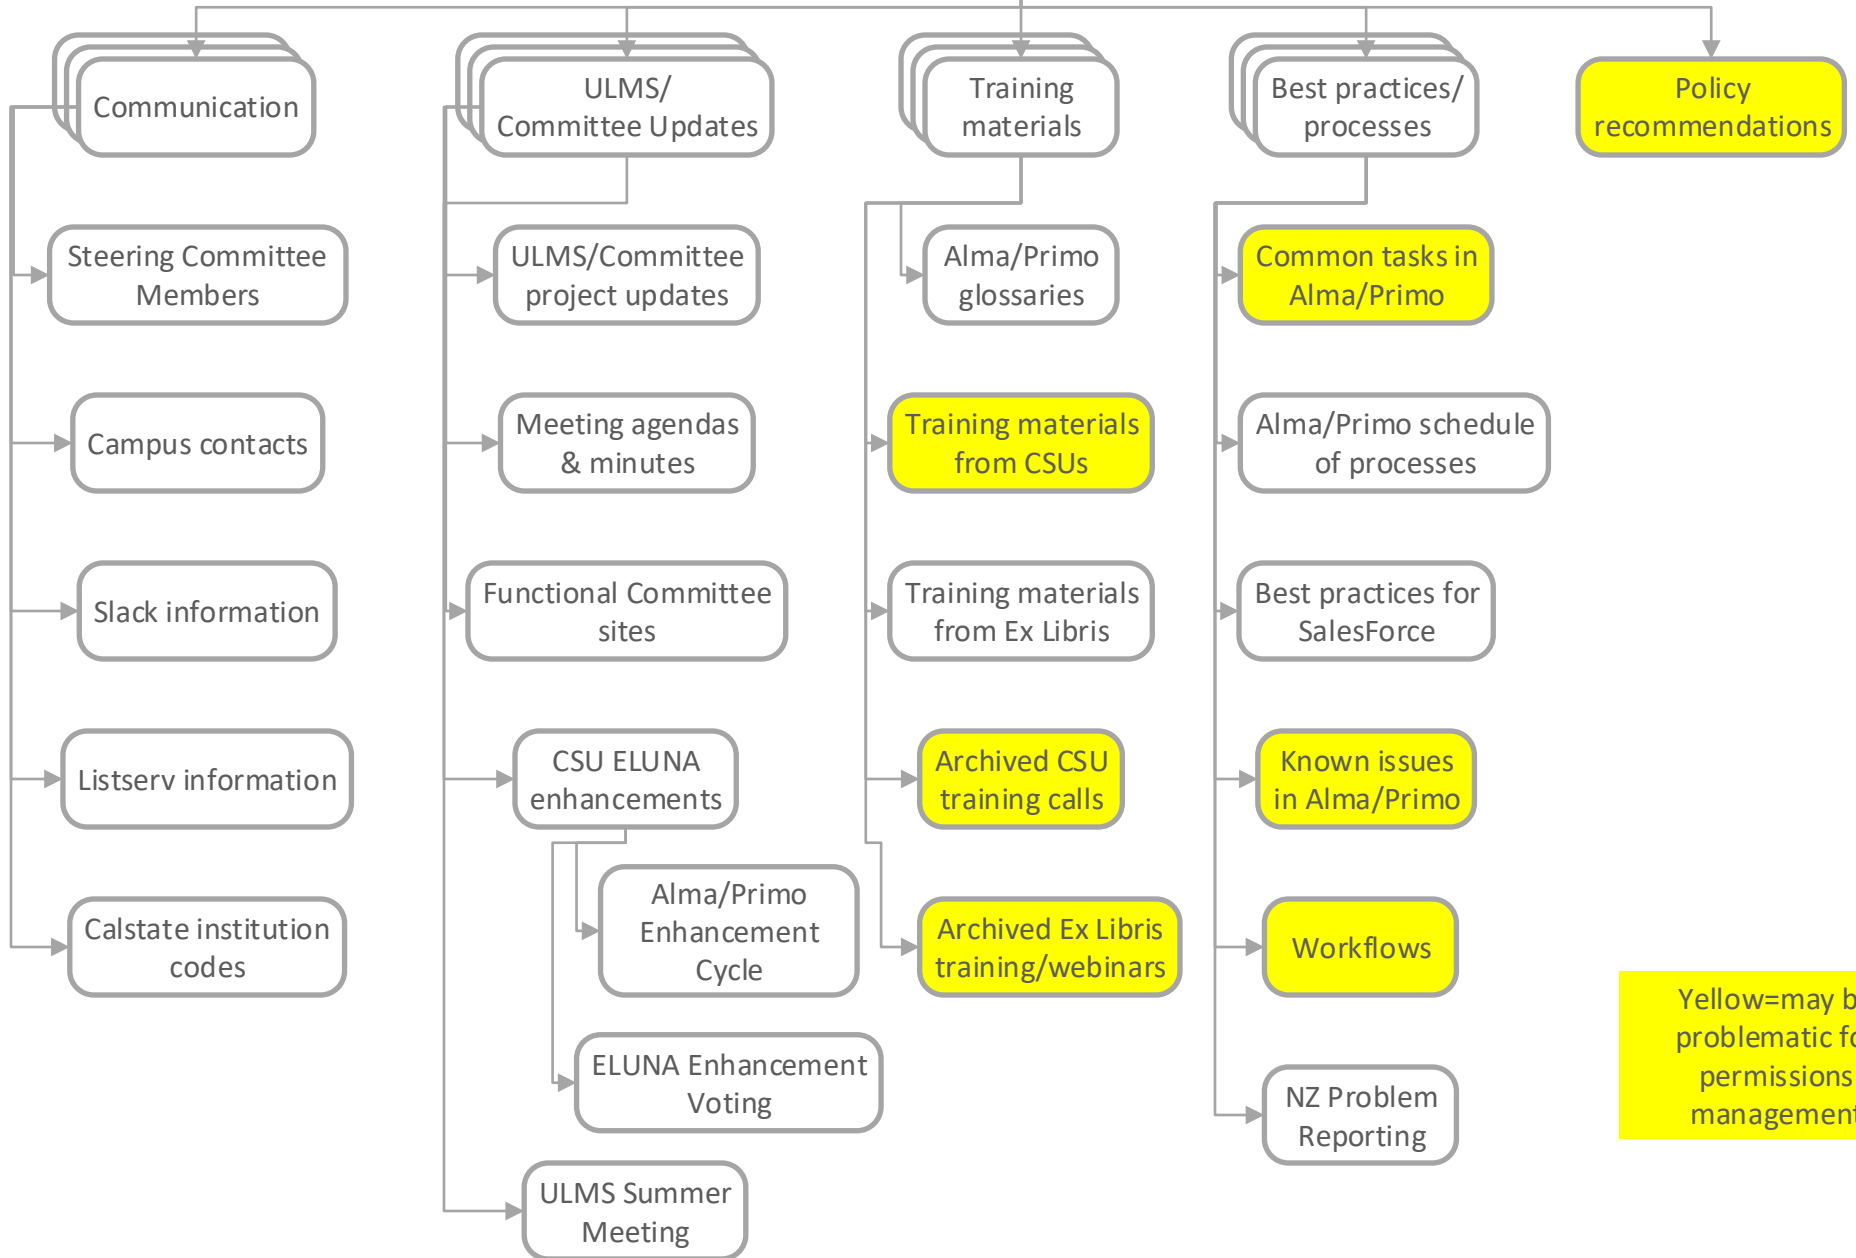

ULMS Confluence Main Site

Yellow=may be problematic for permissions management

Sample functional committee page

ULMS Migration Archive