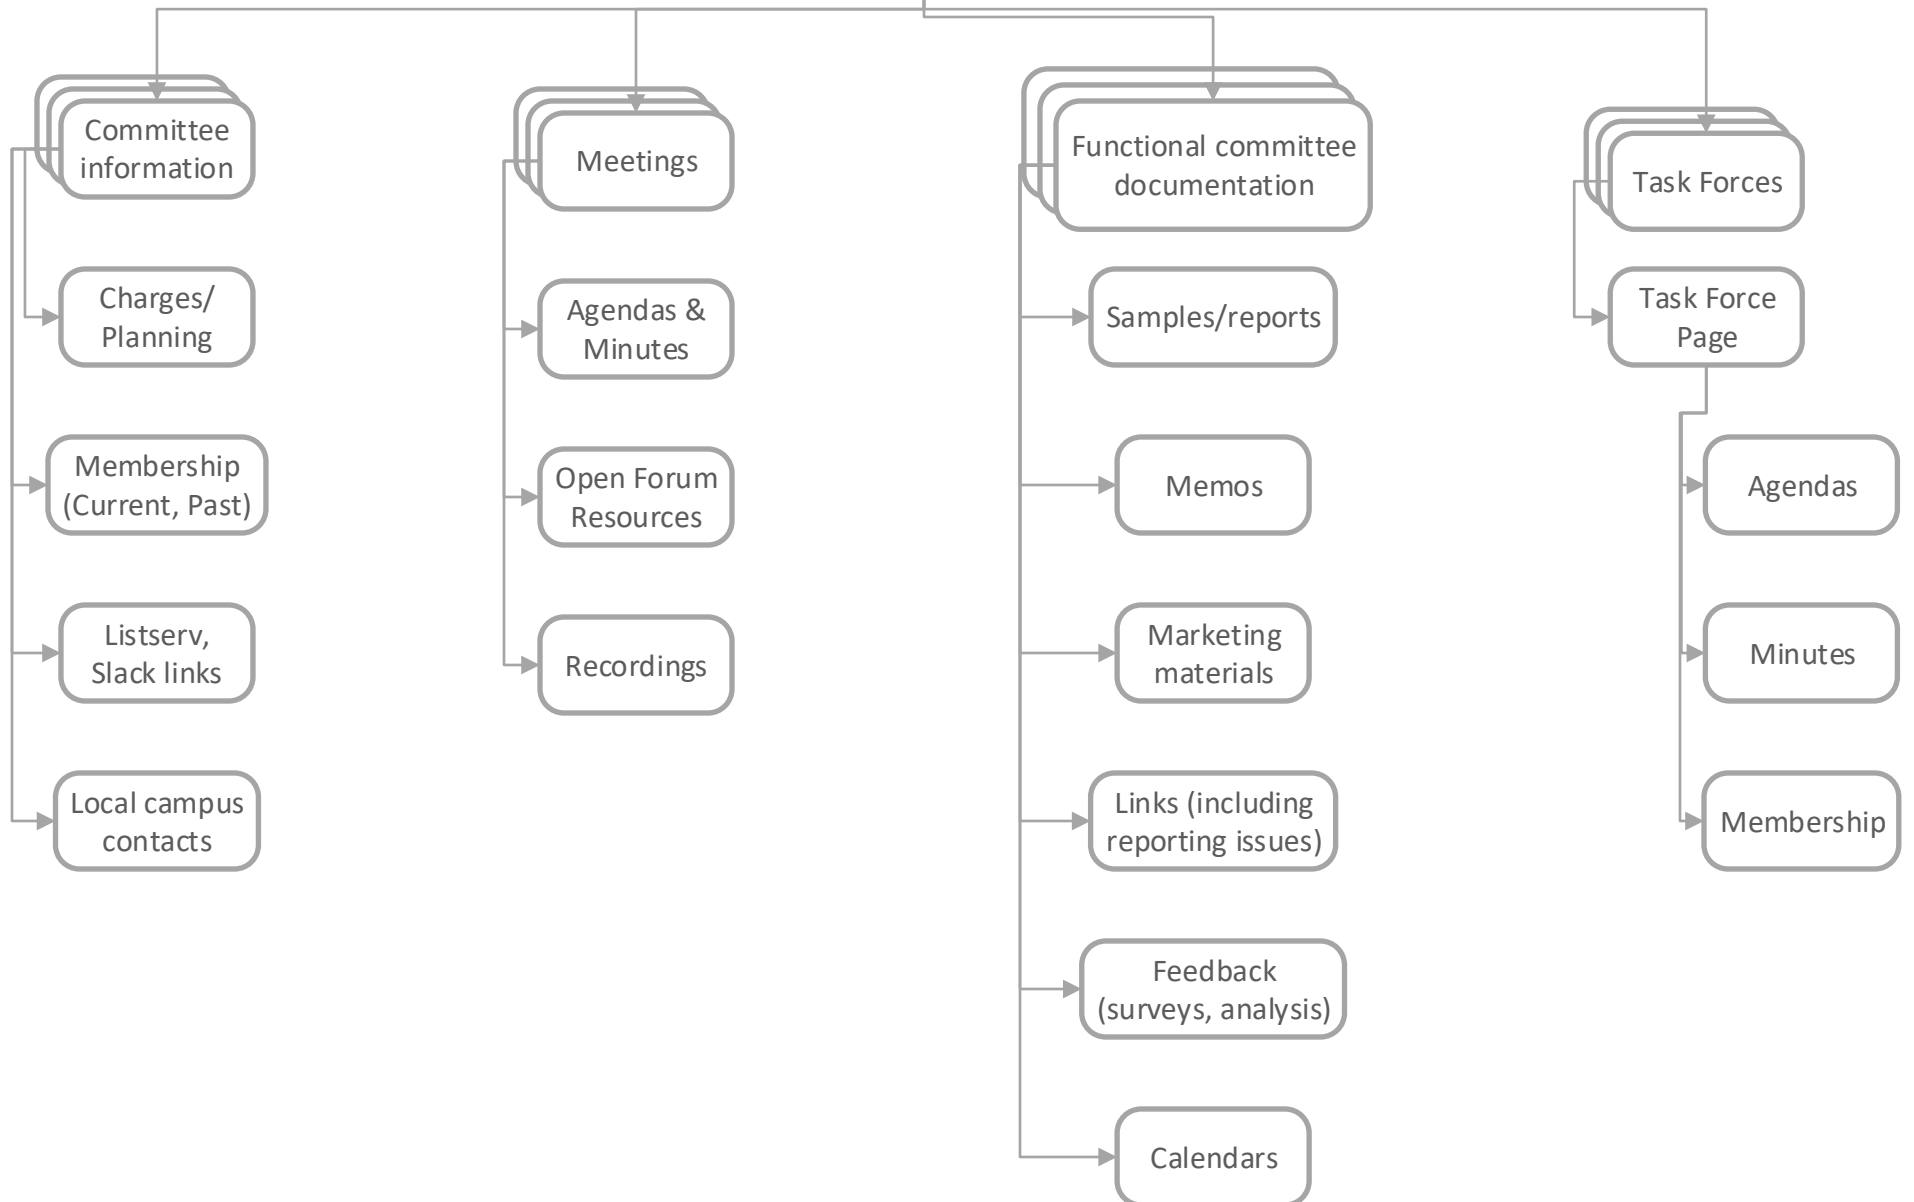

ULMS Confluence Main Site

Yellow=may be problematic for permissions management

Sample functional committee page

ULMS Migration Archive